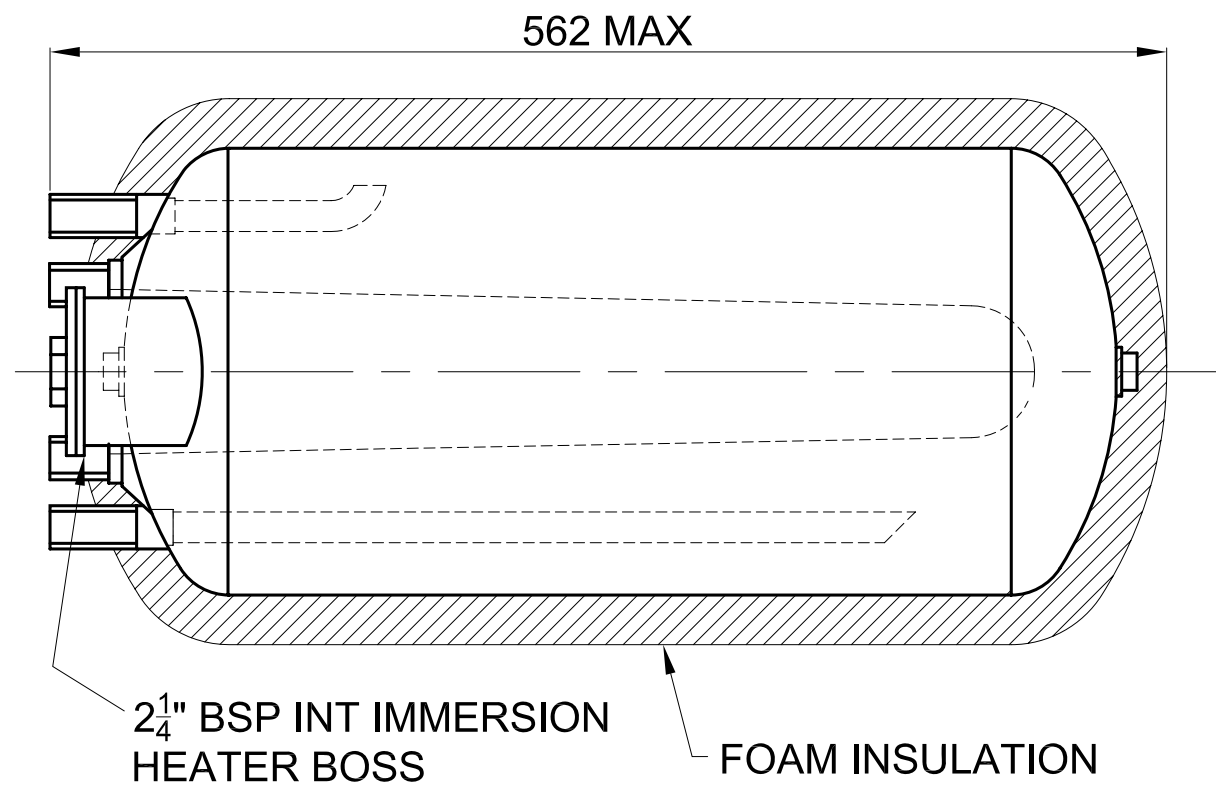

CAPACITY: 18 LITRES

CWB18-H3  
C-WARM MODULAR